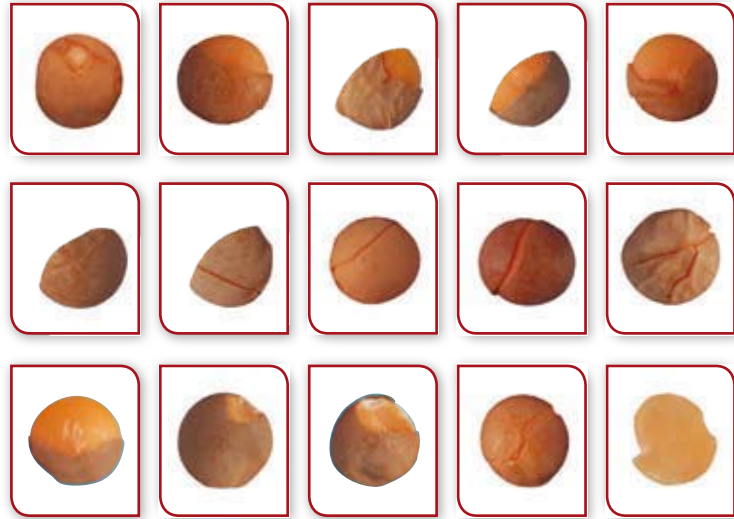

VVRS AUSTRALIA

Processors | Packers | Exporters

SYDNEY +61 2 802 28423

MELBOURNE +61 3 994 84091

BRISBANE +61 7 350 36778

E-mail sales@vvr australia.com.au

Web www.vvr australia.com.au

Defect Type: Broken, Chipped, Loose Seed Coat and Split

Sound

Defective