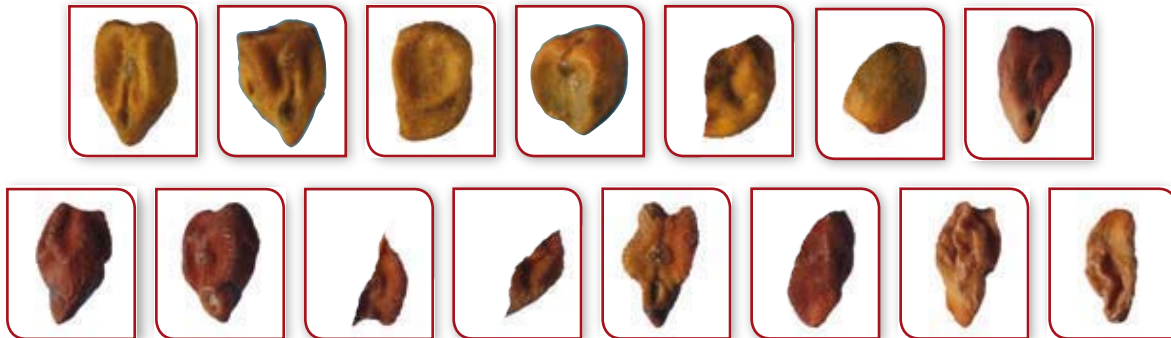

VVRS AUSTRALIA

Processors | Packers | Exporters

SYDNEY +61 2 802 28423

MELBOURNE +61 3 994 84091

BRISBANE +61 7 350 36778

E-mail sales@vvr australia.com.au

Web www.vvr australia.com.au

Defect Type: Frost Damaged, Shrivelled and Wrinkled

Sound

Defective